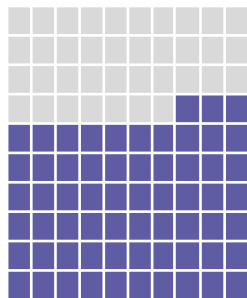

Validation des Acquis de l'Expérience

Évaluations à chaud : questionnaires reçus à la fin de l'accompagnement

Taux de questionnaires remplis

63%