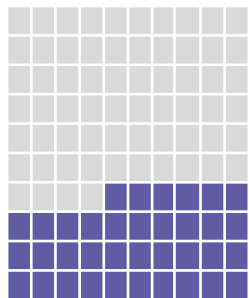

Validation des Acquis de l'Expérience

Évaluations à froid : questionnaires reçus après le passage devant le jury

Taux de questionnaires remplis

36%